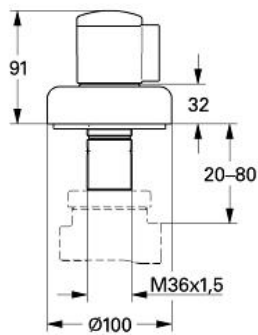

2-Way Diverter
MODEL # 19903000

Pure Freude
an Wasser

GROHE

Product Description:

2-Way Diverter

Standard Specification:

- For use with Diverter Rough-In Valve (29 712 000)
- Without concealed body
- Escutcheon with wall sealing
- Threaded
- Adjustable installation depth: 3/4" - 3 1/8" (20-80 mm)
- **GROHE StarLight** chrome finish

Applicable Codes & Standards:

- Energy Policy Act of 1992
- ASME A112.18.1/CSA B125.1

Color:

- 19903000 StarLight Chrome